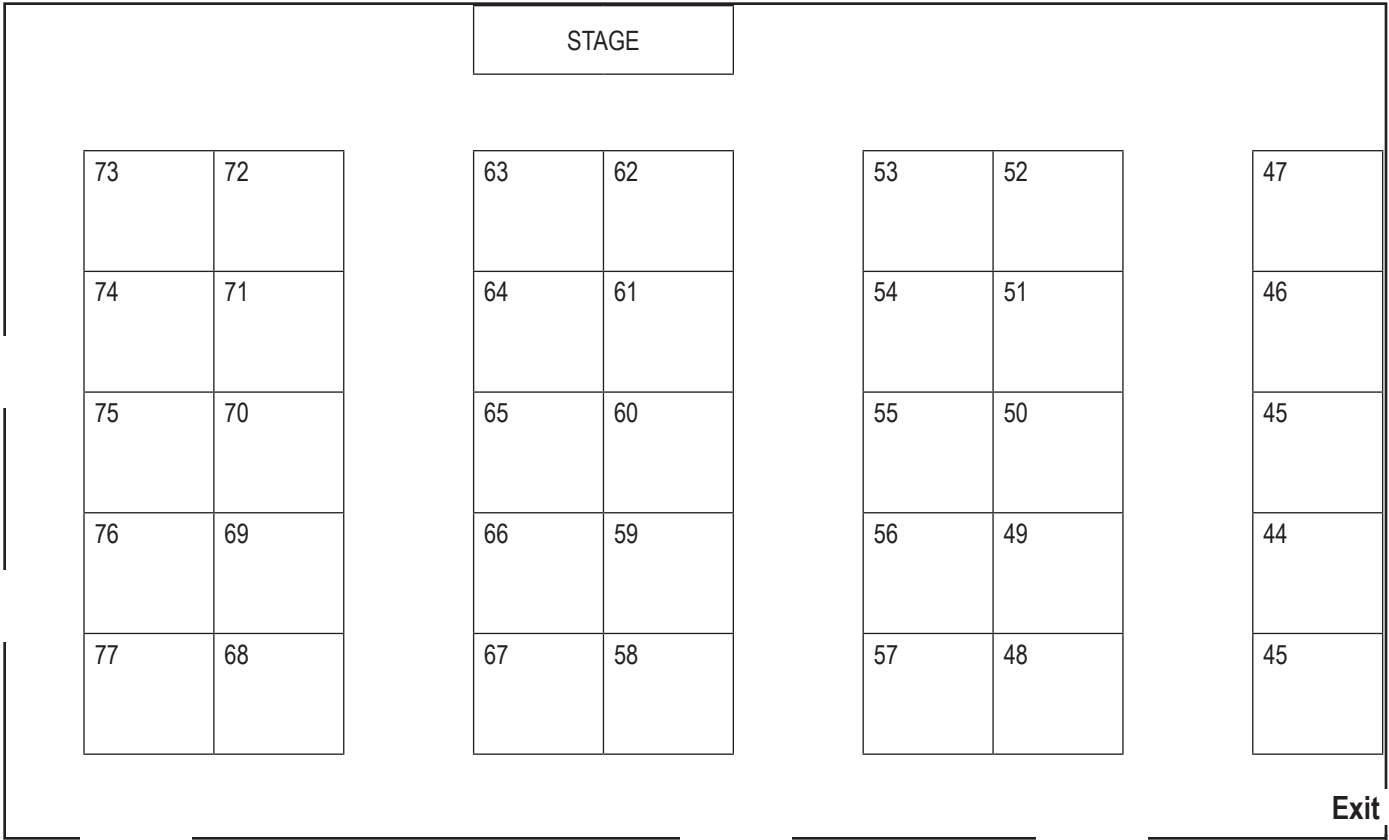

Presidential Ballroom

REAR
PARKING
LOT

Hallway Entrance

Exit

FRONT
ENTRANCE

Grand Ballroom

Exit