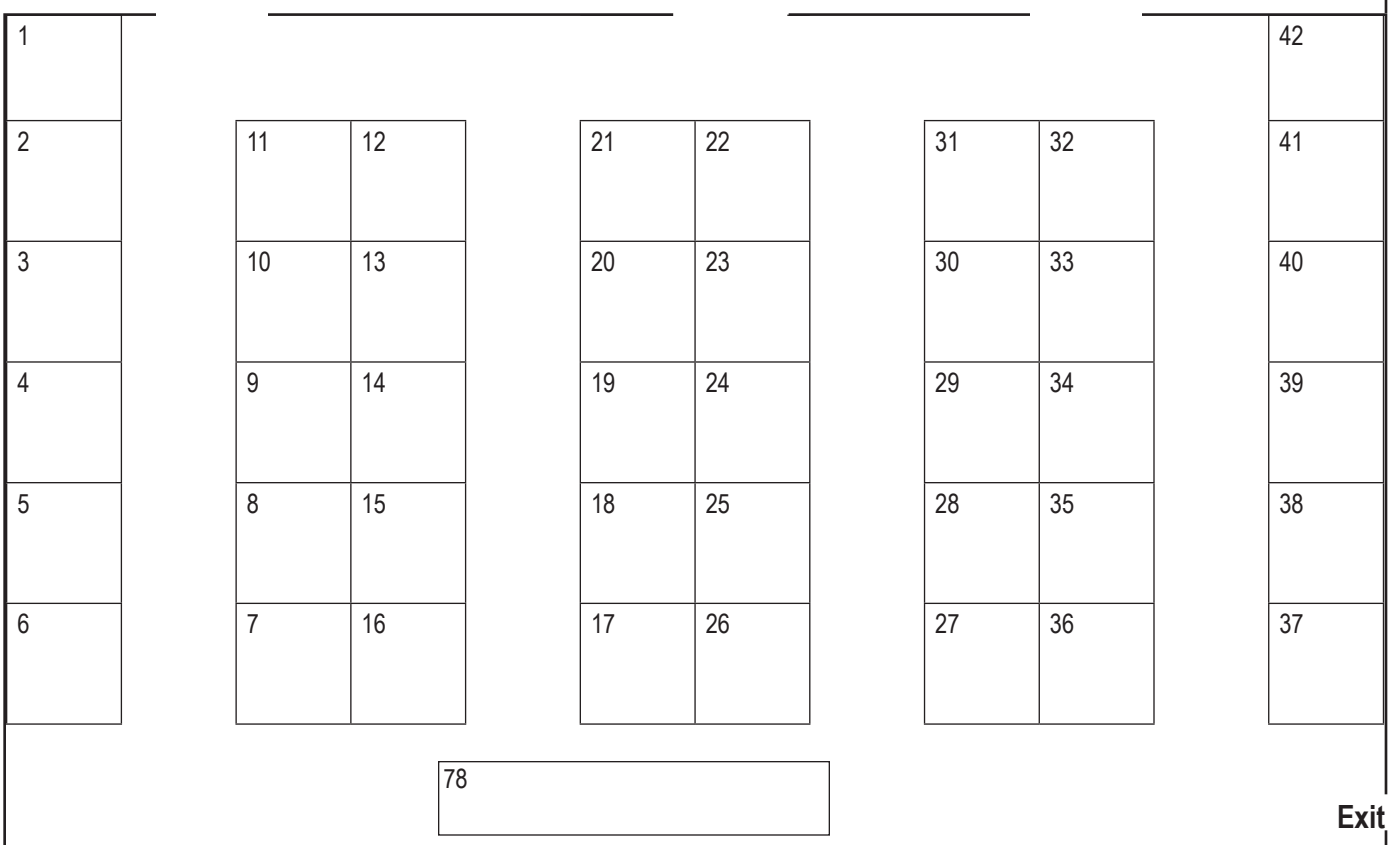

Presidential Ballroom

REAR
PARKING
LOT

Hallway Entrance

Exit

FRONT
ENTRANCE

Grand Ballroom

Exit